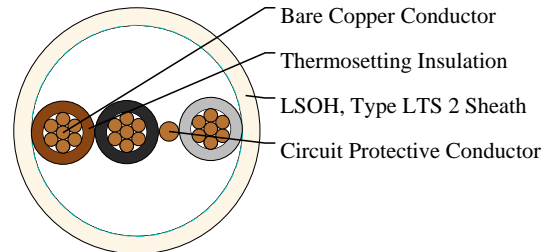

Caledonian

BS 7211 LSOH Sheathed Cables

www.caledonian-cables.com

marketing@caledonian-cables.com

6243B LSOH Flat Wiring Cables with circuit protective conductor

3C6

APPLICATIONS

These cables are suitable for fixed installation particularly for situations in which low emission smoke and domestic wiring cable for the surface wiring of sockets and lighting where fire, smoke emission and toxic fumes create a potential threat to life and equipment. Can be installed in fixed installations in dry or damp premises on walls, boards or trays, in channels or embedded in plaster. Suitable for laying in conduit or trunking where mechanical protection is required.

FIRE PERFORMANCE

Flame retardant	IEC 60332-1
Smoke density	EN 50268 / IEC 61034
Corrosiveness of combustion gases	EN 50267-2-2, IEC 60754-2
Flame test: flame-retardant	EN 50265-2-1, IEC 60332-1

CABLE CONSTRUCTION

- Fine bare copper strands
- Strands to IEC 60228 Cl-2
- Thermosetting core insulation type EI5 or GP 8
- For 3 cores, the protective conductor centrally placed between black and grey cores in same plane
- LSOH sheath, type LTS 2

COLOUR CODE

Insulation Colour

3-core: brown, black (centre core) and grey

Electrical Properties

- Working voltage: 300/500v
- Test voltage: 2000 volts
- Flexing bending radius: 15 x Ø
- Static bending radius: 10 x Ø
- Flexing temperature: +5° C to +90° C